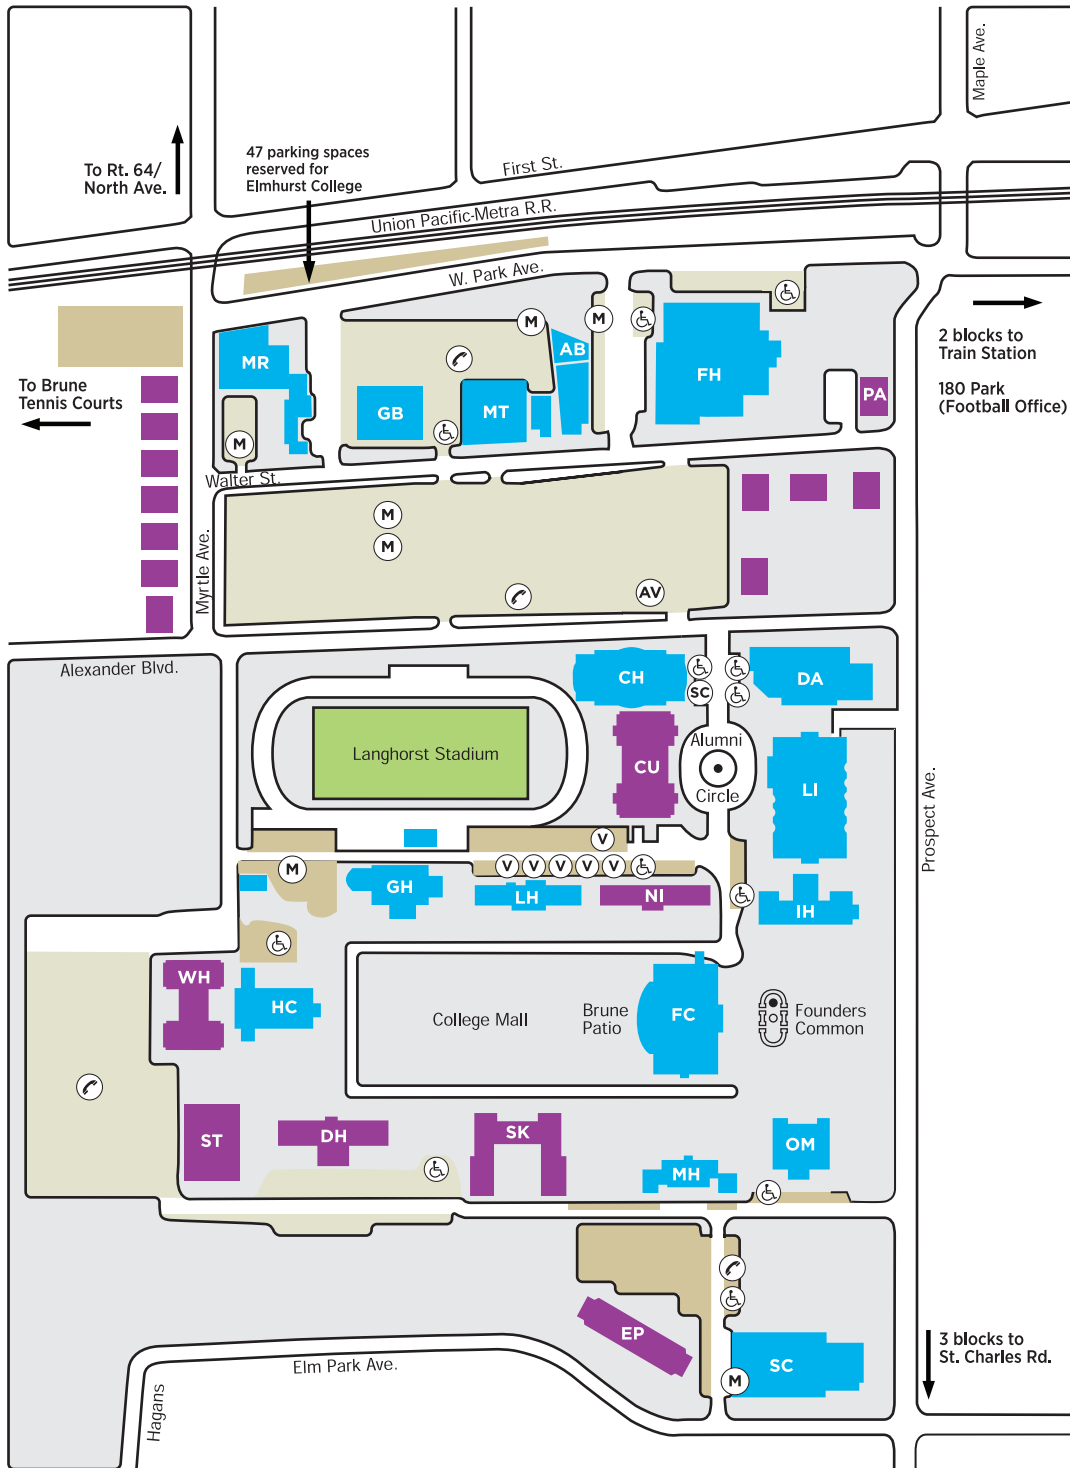

CAMPUS MAP

SYMBOL KEY

- Residential Living
- Campus Buildings
- General Parking/No Overnight
- General Parking/Overnight
- Remote Parking Lot
- V Visitor Parking
- ♿ Handicap Parking
- M Motorcycle Parking
- ☎ Emergency Phone
- AV Admission Visitor Parking
- SC Speech Clinic Parking
- ♥ Automated External Defibrillator (AED) Locations
- ★ All Gender Bathroom Locations

The remote parking lots are available to Elmhurst College students, staff and faculty during the Fall and Spring Terms, Monday through Friday, from 6:00 a.m. until 6:00 p.m. on days when classes are in session.

BUILDING KEY

- | | | | |
|----|---|----|---------------------------|
| AB | Accelerator ArtSpace ★ | LH | Lehmann Hall ♥ |
| CH | Circle Hall | LI | A.C. Buehler Library ♥ |
| CU | Cureton Hall ★ | MH | Memorial Hall |
| DA | Daniels Hall | MR | 103 Myrtle |
| DH | Dinkmeyer Hall ★ | MT | Mill Theatre ♥ |
| EP | Elm Park Apartments | NI | Niebuhr Hall ★♥ |
| FC | Frick Center ★♥ | OM | Old Main ★ |
| FH | R.A. Faganel Hall & Tyrrell Fitness Center ★♥ | PA | Prospect Apartments |
| GB | Grounds Building | SC | Schaible Science Center ♥ |
| GH | Goebel Hall | SK | Schick Hall ★ |
| HC | Hammerschmidt Memorial Chapel ♥ | ST | Stanger Hall ★ |
| IH | Irion Hall | WH | West Hall ★ |