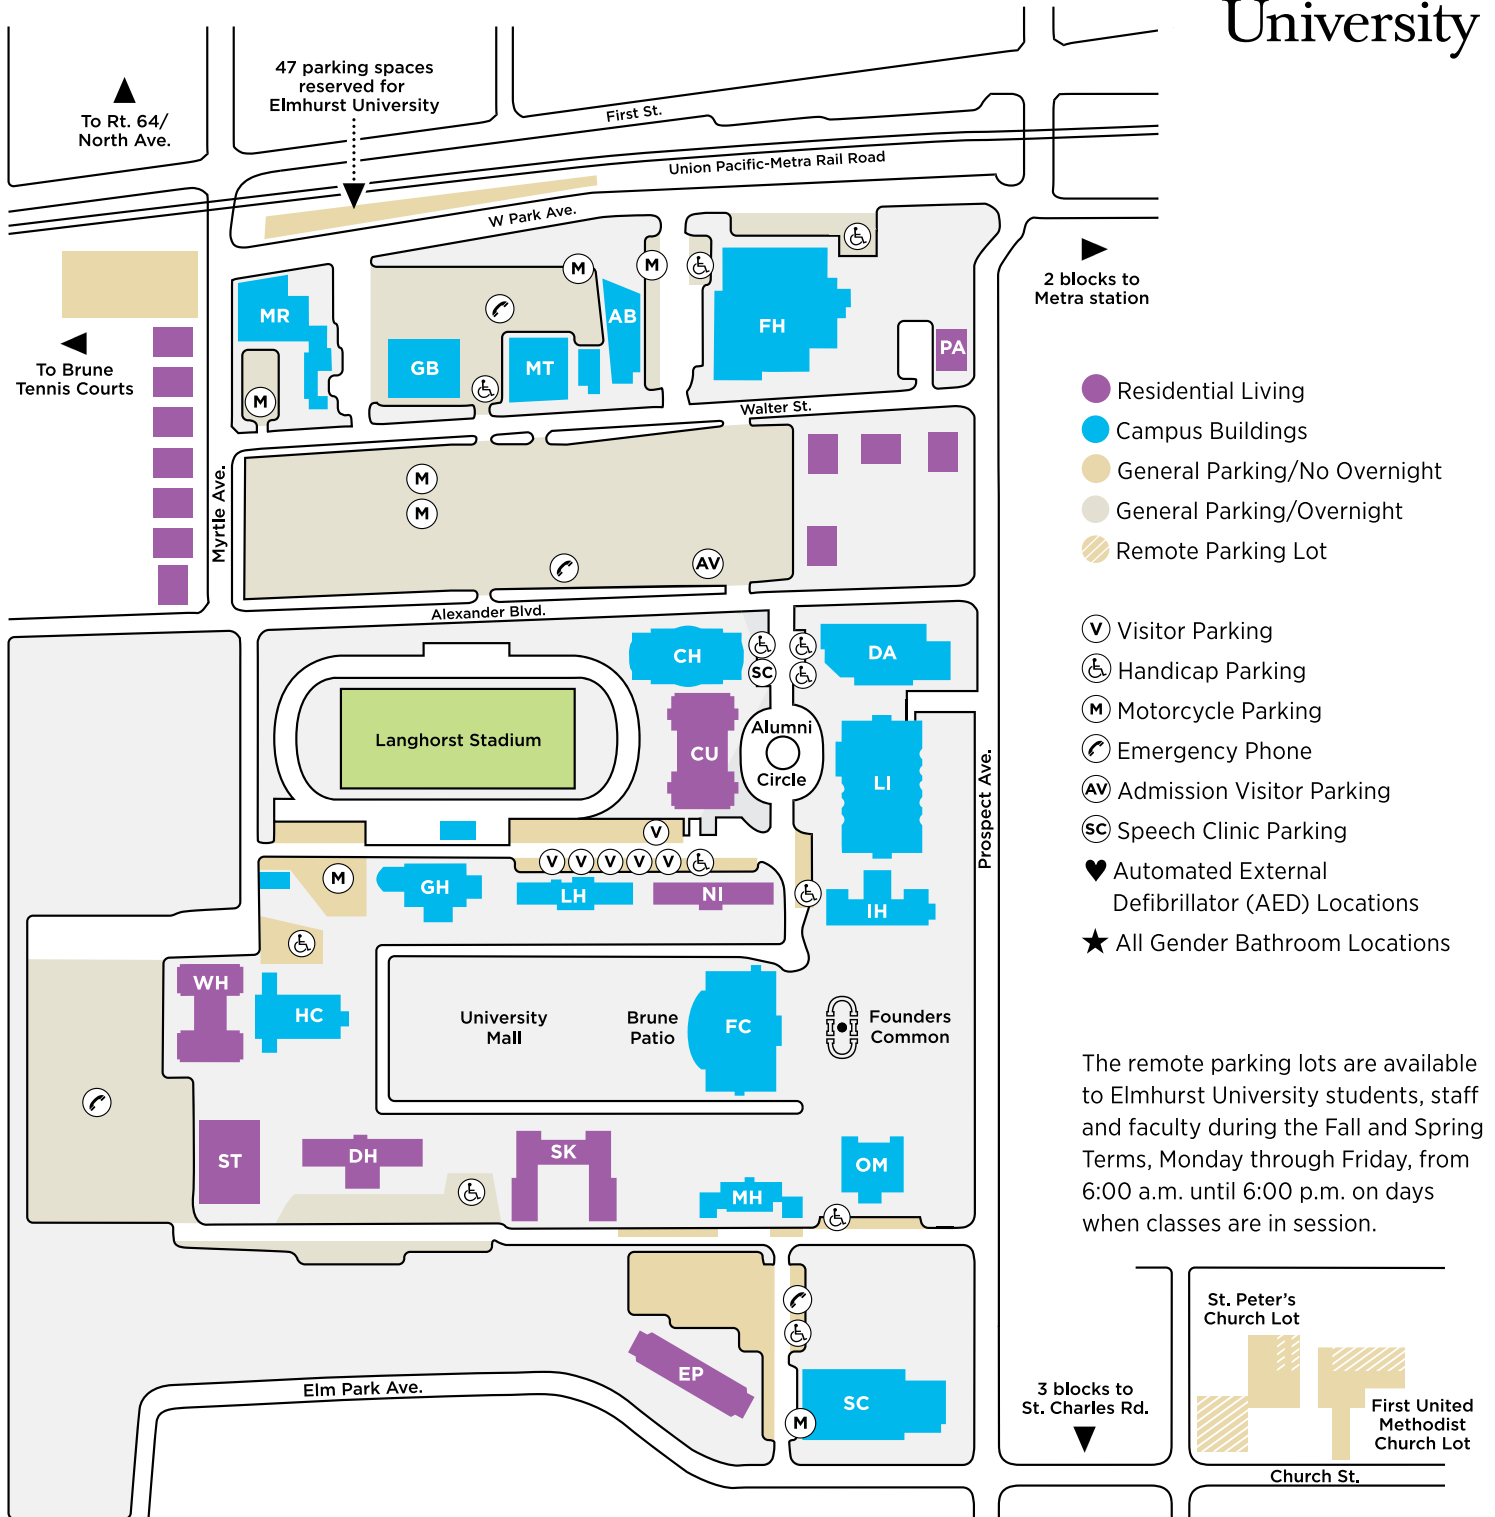

CAMPUS MAP

- AB Accelerator ArtSpace ★
- CH Circle Hall
- CU Cureton Hall ★
- DA Daniels Hall
- DH Dinkmeyer Hall ★
- EP Elm Park Apartments
- FC Frick Center ★♥
- FH R.A. Faganel Hall & Tyrrell Fitness Center ★♥

- GB Grounds Building
- GH Goebel Hall
- HC Hammerschmidt Memorial Chapel ♥
- IH Irion Hall
- LH Lehmann Hall ♥
- LI A.C. Buehler Library ♥
- MH Memorial Hall
- MR 103 Myrtle

- MT Mill Theatre ♥
- NI Niebuhr Hall ★♥
- OM Old Main ★
- PA Prospect Apartments
- SC Schaible Science Center ♥
- SK Schick Hall ★
- ST Stanger Hall ★
- WH West Hall ★

The remote parking lots are available to Elmhurst University students, staff and faculty during the Fall and Spring Terms, Monday through Friday, from 6:00 a.m. until 6:00 p.m. on days when classes are in session.