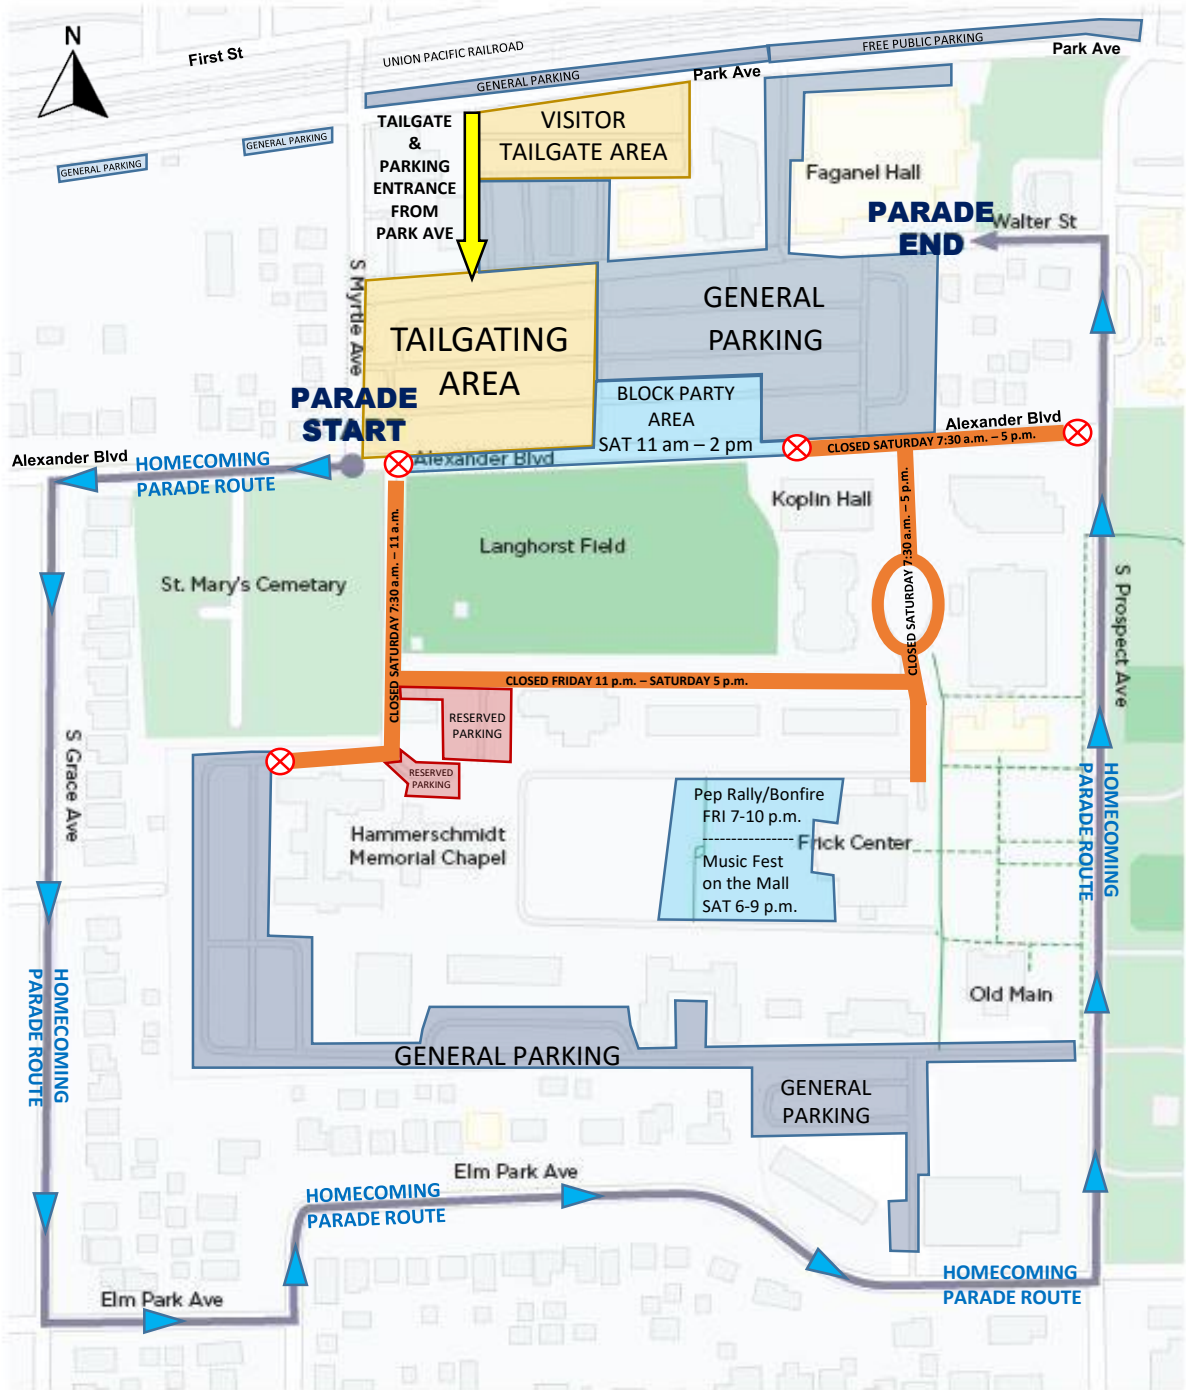

ELMHURST UNIVERSITY 2021 HOMECOMING MAP

Note: The 2021 Homecoming Parade route will be closed Saturday, September 25 from approximately 10 – 11 a.m. Please be attentive to the road closures, barricades and police directions.